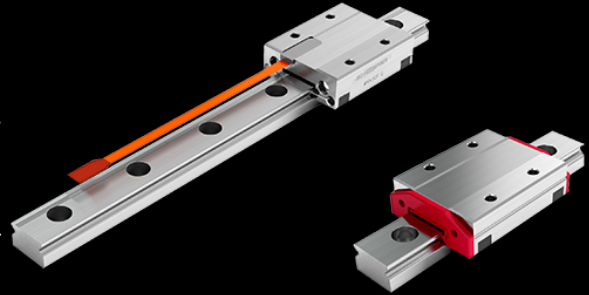

Monorail MR 4S - Next Carriage Generation

4 reasons to love the new SCHNEEBERGER MONORAIL MR 4S series: An optimized lubrication system, ease of maintenance, shock resistant, and dirt repellent

Serviceability – compatibility, exchange of cross wipers

Supply of lubricant – pressure-tight lubrication channels

Shock resistance – body optimized for rigidity

Sturdiness – robust and well-secured front plates

High Accuracy Even In the Tightest Spaces

The high-precision MINIRAIL miniature guideway from SCHNEEBERGER is small in size, but large in terms of its possibilities. MINIRAIL is a high-tech linear bearing that will impress you with its precision, robustness and versatility. Expandable if required with an integral measuring system and long-term lubrication.

[Watch a Video on MINIRAIL miniature guideways](#)