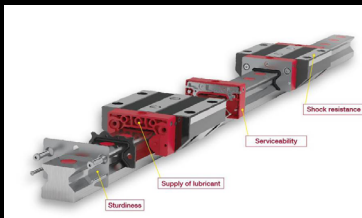

Monorail MR 4S - Next Carriage Generation

4 reasons to love the new SCHNEEBERGER MONORAIL MR 4S series: An optimized lubrication system, ease of maintenance, shock resistant, and dirt repellent

Serviceability – compatibility, exchange of cross wipers

Supply of lubricant – pressure-tight lubrication channels

Shock resistance – body optimized for rigidity

Sturdiness – robust and well-secured front plates

High Accuracy Even In the Tightest Spaces

The high-precision MINIRAIL miniature guideway from SCHNEEBERGER is small in size, but large in terms of its possibilities. MINIRAIL is a high-tech linear bearing that will impress you with its precision, robustness and versatility. Expandable if required with an integral measuring system and long-term lubrication.

[Watch a Video on MINIRAIL miniature guideways](#)