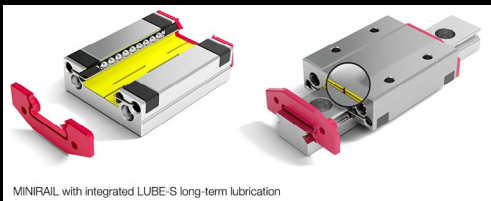

Integrated Long-Term Lubrication

As another option, SCHNEEBERGER also offers the integrated long-term lubrication LUBE-S for the MINIRAIL. This ensures long-lasting, uninterrupted and safe operation. The associated freedom from most maintenance has a favorable impact on maintenance costs. Of course, LUBE-S guarantees the full performance range of MINIRAIL, with direct, metered lubrication at every installation orientation.

iMotion

www.imotioninc.com
720.346.7307

2285 Manatt Court, Suite A
Castle Rock, CO 80104