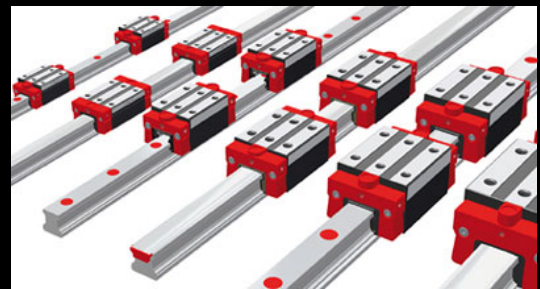

Integrated Long-Term Lubrication

As another option, SCHNEEBERGER also offers the integrated long-term lubrication LUBE-S for the MINIRAIL. This ensures long-lasting, uninterrupted and safe operation. The associated freedom from most maintenance has a favorable impact on maintenance costs. Of course, LUBE-S guarantees the full performance range of MINIRAIL, with direct, metered lubrication at every installation orientation.

iMotion

www.imotioninc.com
720.346.7307

2285 Manatt Court, Suite A
Castle Rock, CO 80104